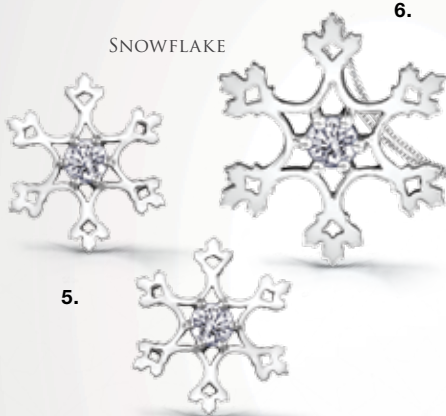

ENCHANTED GARDEN

1.

2.

3.

4. All Canadian Diamonds

SNOWFLAKE

5.

6.

QUILTED DOWN

7. All Canadian Diamonds

- 1. ✦ ML521 (PwISK) ©
0.55ct, CDC* 0.50ct from **\$4,999**
0.75ct, CDC* 0.70ct from **\$8,499**
- 2. ✦ ML489 14Kt Rose Gold **\$799**
- 3. ✦ ML412 14Kt Rose Gold **\$699**
- 4. ✦ ML528 **\$1,149**
- 5. ✦ ML468 14Kt **\$499**
- 6. ✦ ML469 14Kt **\$599**
- 7. ✦ ML531 14Kt 0.50ct from **\$2,699**
- 8. ✦ ML446 (PwISK) ©
0.85ct, CDC* 0.30ct from **\$3,699**
1.25ct, CDC* 0.50ct from **\$6,599**
1.50ct, CDC* 0.70ct from **\$7,399**
- 9. ✦ ML448 (PwISK) ©
0.50ct, CDC* 0.30ct from **\$2,799**
0.80ct, CDC* 0.60ct from **\$6,499**
1.15ct, CDC* 1.00ct from **\$11,999**
- 10. ✦ ML501 (PwISK) ©
0.65ct, CDC* 0.50ct from **\$3,999**
0.85ct, CDC* 0.70ct from **\$6,899**
1.15ct, CDC* 1.00ct from **\$12,999**