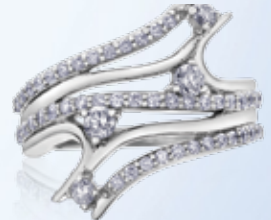

 \$699
0.16ct
RL54335RW

 \$3,799
14K 1.00 ct
RL32277YW/100

 \$3,599
14K 1.00 ct
RL32267W/100

 \$949
0.16ct
RL54439WR

 YOUR CHOICE
\$269
STACKABLE
RL54208/W/Y/R

 \$2,299
14K 0.70 ct
RL32283WG/70

 **YOUR CHOICE**
\$269
 STACKABLE
 RL54195W/Y/R