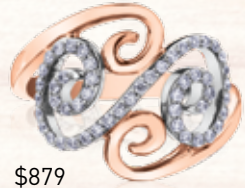

\$2,099
Ruby
14K 0.58ct
ELU19044
Also available in
Emerald & Sapphire

\$1,449
Ruby
14K 0.34ct
PLT22894WC
Also available in
Emerald & Sapphire

\$899
Blue Sapphire
14K 0.15 ct
RLR13114

\$949
Blue Sapphire
14K 0.22 ct
ELU18694

\$1,499
Emerald
14K 0.16ct
RL32268W

\$749
Emerald
0.19 ct
PLT26210
Also available in Ruby
& Sapphire

\$329
Ruby
RLR11300
Also available in
Emerald & Sapphire

\$549
Ruby
0.12ct
ELU24890
Also available in
Emerald & Sapphire

\$419
Ruby
PLT26510
Also available in
Emerald & Sapphire

\$779
Sapphire
0.18ct
RL54377
Also available in Ruby
& Emerald

\$1,749
14K 0.50 ct
RL32269R/50

TOGETHER
FOREVER™

\$1,249
14K 0.33 ct
RL32271R/33

TOGETHER
FOREVER™

\$879
0.30 ct
RL54393RW

Pretty In Pink

\$1,249
0.34ct
RL54339RG

\$1,449
0.50ct
RL31785RG/50

\$579
0.17ct
RL54226RG-10

\$649
0.18ct
RL54036RG

For Him

\$1,099
0.15 ct
RL61268